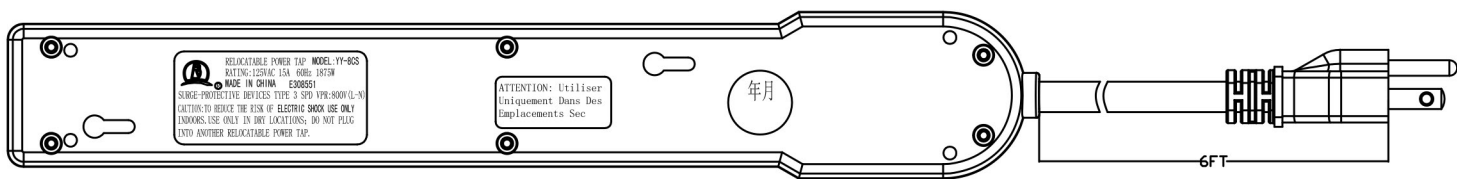

NOTE: ALL MATERIAL COMPLIANT ROHS STANDARD

REVISION INFORMATION			
Rev.	Rev. Date	Modified By	Brief Description

年月

6FT

MY CABLE MART, LLC

DRAWN BY	DATE: 2012/09/08	DESCRIPTION: 6Ft 8 Outlet Surge Protector
CHECKED BY	SHEET 1 of 1	ITEM NO. 215060
APPROVED BY	SCALE	REV. 00 UNIT: mm

NO.	PART NAME	SPECIFICATION DESCRIPTION	QTY	UNIT
③				
②				
①