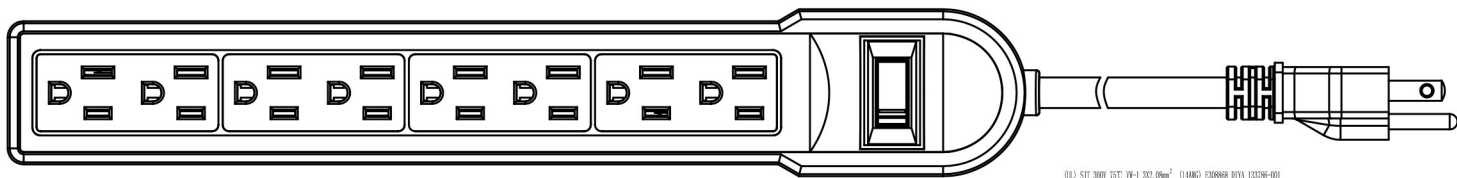

NOTE: ALL MATERIAL COMPLIANT ROHS STANDARD

REVISION INFORMATION			
Rev.	Rev. Date	Modified By	Brief Description

年月

6FT

MY CABLE MART, LLC

DRAWN BY	DATE: 2012/09/08	DESCRIPTION: 6Ft 8 Outlet Surge Protector
CHECKED BY	SHEET 1 of 1	ITEM NO. 215060
APPROVED BY	SCALE	REV. 00 UNIT: mm

NO.	PART NAME	SPECIFICATION DESCRIPTION	QTY	UNIT
③				
②				
①