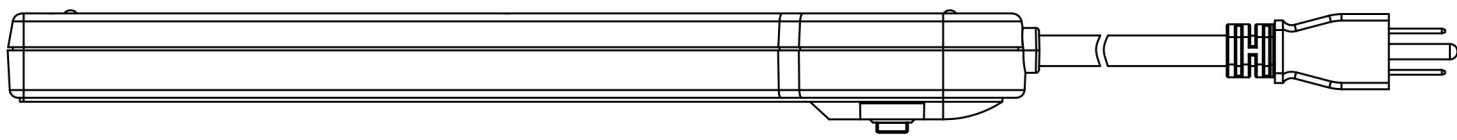

NOTE: ALL MATERIAL COMPLIANT ROHS STANDARD

REVISION INFORMATION			
Rev.	Rev. Date	Modified By	Brief Description

年月

6FT

MY CABLE MART, LLC

DRAWN BY	DATE: 2012/09/08	DESCRIPTION: 6Ft 8 Outlet Surge Protector
CHECKED BY	SHEET 1 of 1	ITEM NO. 215060
APPROVED BY	SCALE	REV. 00 UNIT: mm

NO.	PART NAME	SPECIFICATION DESCRIPTION	QTY	UNIT
③				
②				
①