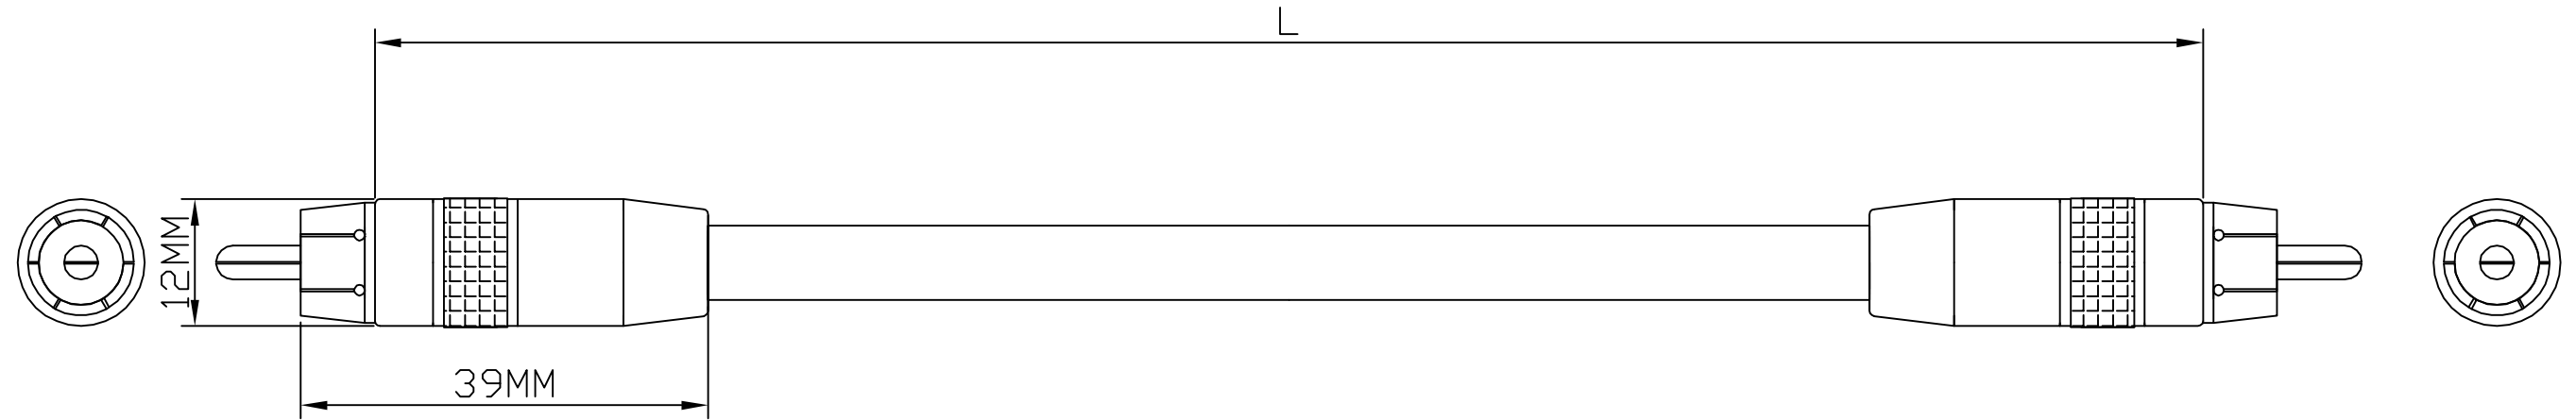

P1

P2

PIN ASSIGNMENT:

CUSTOMER P/N	length
FE-RCA-1V-01	1.5<FT>450MM ± 30MM
FE-RCA-1V-03	3<FT>910MM ± 30MM
FE-RCA-1V-06	6<FT>1830MM ± 50MM
FE-RCA-1V-10	10<FT>3050MM ± 50MM
FE-RCA-1V-15	15<FT>4570MM ± 100MM
FE-RCA-1V-25	25<FT>7620MM ± 200MM
FE-RCA-1V-35	35<FT>10670MM ± 250MM
FE-RCA-1V-50	50<FT>15240MM ± 300MM
FE-RCA-1V-75	75<FT>22860MM ± 300MM
FE-RCA-1V-100	100<FT>30480MM ± 300MM

NO.	Material	Description
6		
5		
4		PE
3		Metal Housing Black
2		RCA MALE GOLD (H.Q)
1		RG6 COAXIAL CABLE 18AWG(1/1.05pure copper) + AL + 128B OD:7.0MM BLACK

MY CABLE MART LLC

Title: RCA PREMIUM DIGITAL AUDIO CABLE			
Customer: MY CABLE MART LLC	Page:1/1	Drawn BY:CLR	
Customer P/N:	REV:A	Check BY:DYH	
Date:2016.06.22	Drawing NO.: FVRV31	Unit:mm	Appd BY: