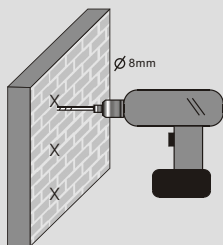

LCD-601M

MAX 30kg/66lbs

VESA 75/100/200/200x100mm

1

Wall Support

Wood Support

2a

2b