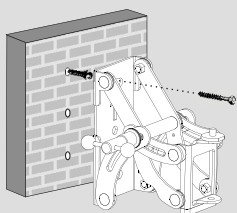

LCD-601M

MAX 30kg/66lbs

VESA 75/100/200/200x100mm

1

2a

2b

3a

3b

4

5

6