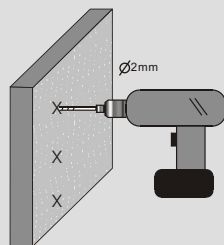

LCD-601M

MAX 30kg/66lbs

VESA 75/100/200/200x100mm

1

Wall Support

Wood Support

2a

2b