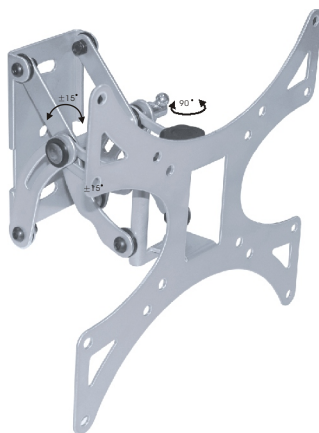

LCD-601M

MAX 30kg/66lbs

VESA 75/100/200/200x100mm

1

Wall Support

Wood Support

2a

2b