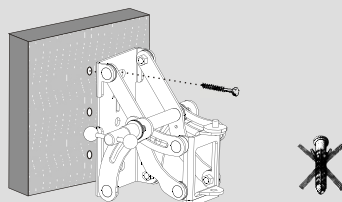

LCD-601M

MAX 30kg/66lbs

VESA 75/100/200/200x100mm

1

2a

2b

3a

3b

4

5

6